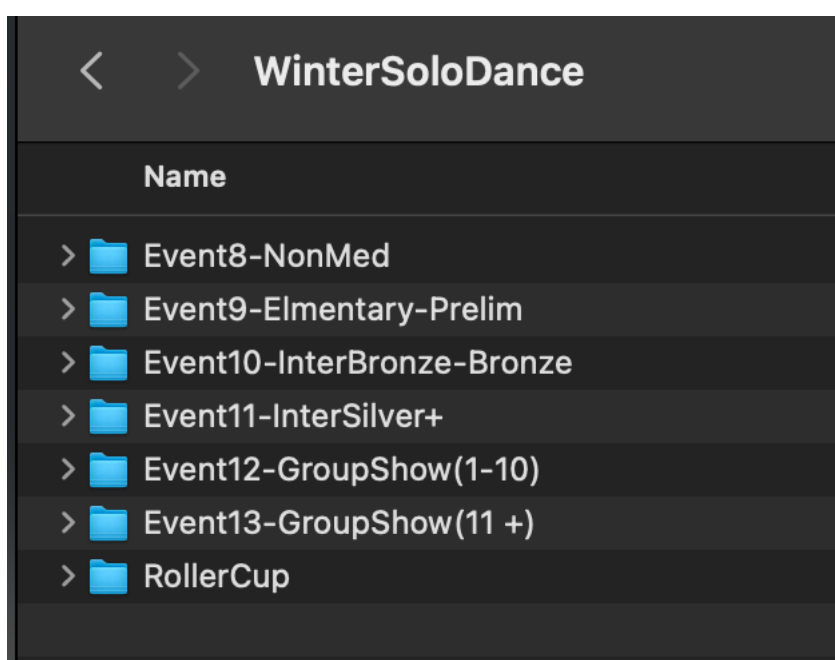

GBSA – Winter Solo Dance – Music Submission and Element Submission

October 2023

Dear All,

The music and RC element sheet submission is now open for the Winter Solo Dance and Roller Cup final.

All music and element sheets must be uploaded to the clubs Dropbox folder under the correct events.

Please can I ask all clubs with skaters in the RC final to upload music and element sheets.

Dropbox Location

<clubname> - GBSAEvents - National Events - WinterSoloDance